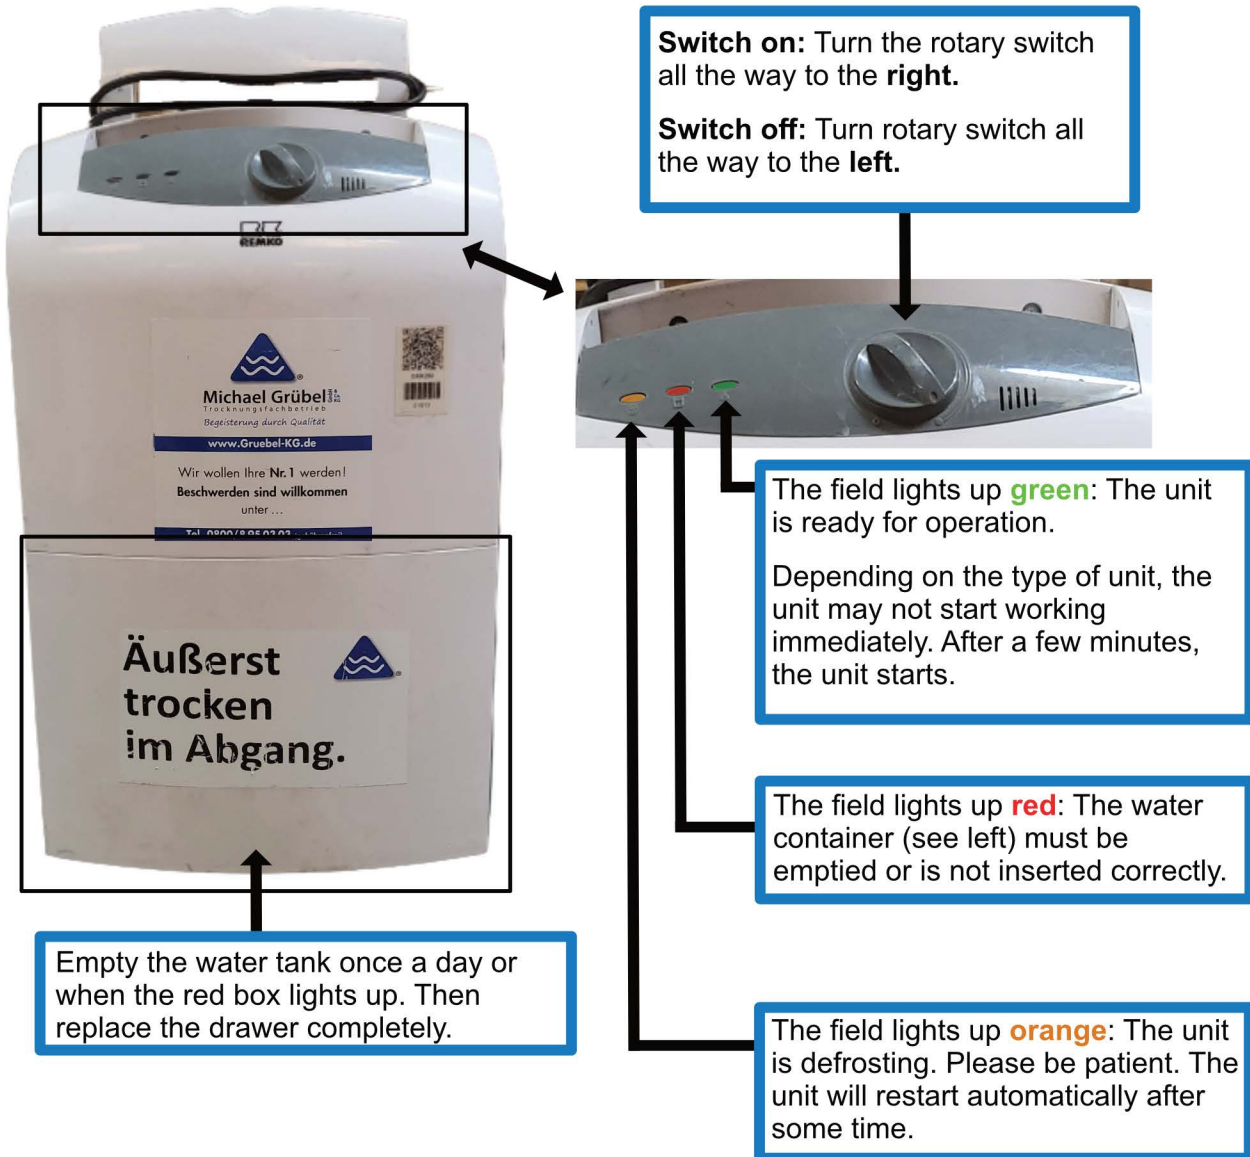

## Instruction for the GKK 260

### IMPORTANT!

It may be that no water collects in the container, this does not mean that the area to be dried is dry!

Please do **not switch off** the appliance!

If you have any further questions you can reach us under 0521 / 23 83 11 0 or just text on Whatsapp 01756728840.